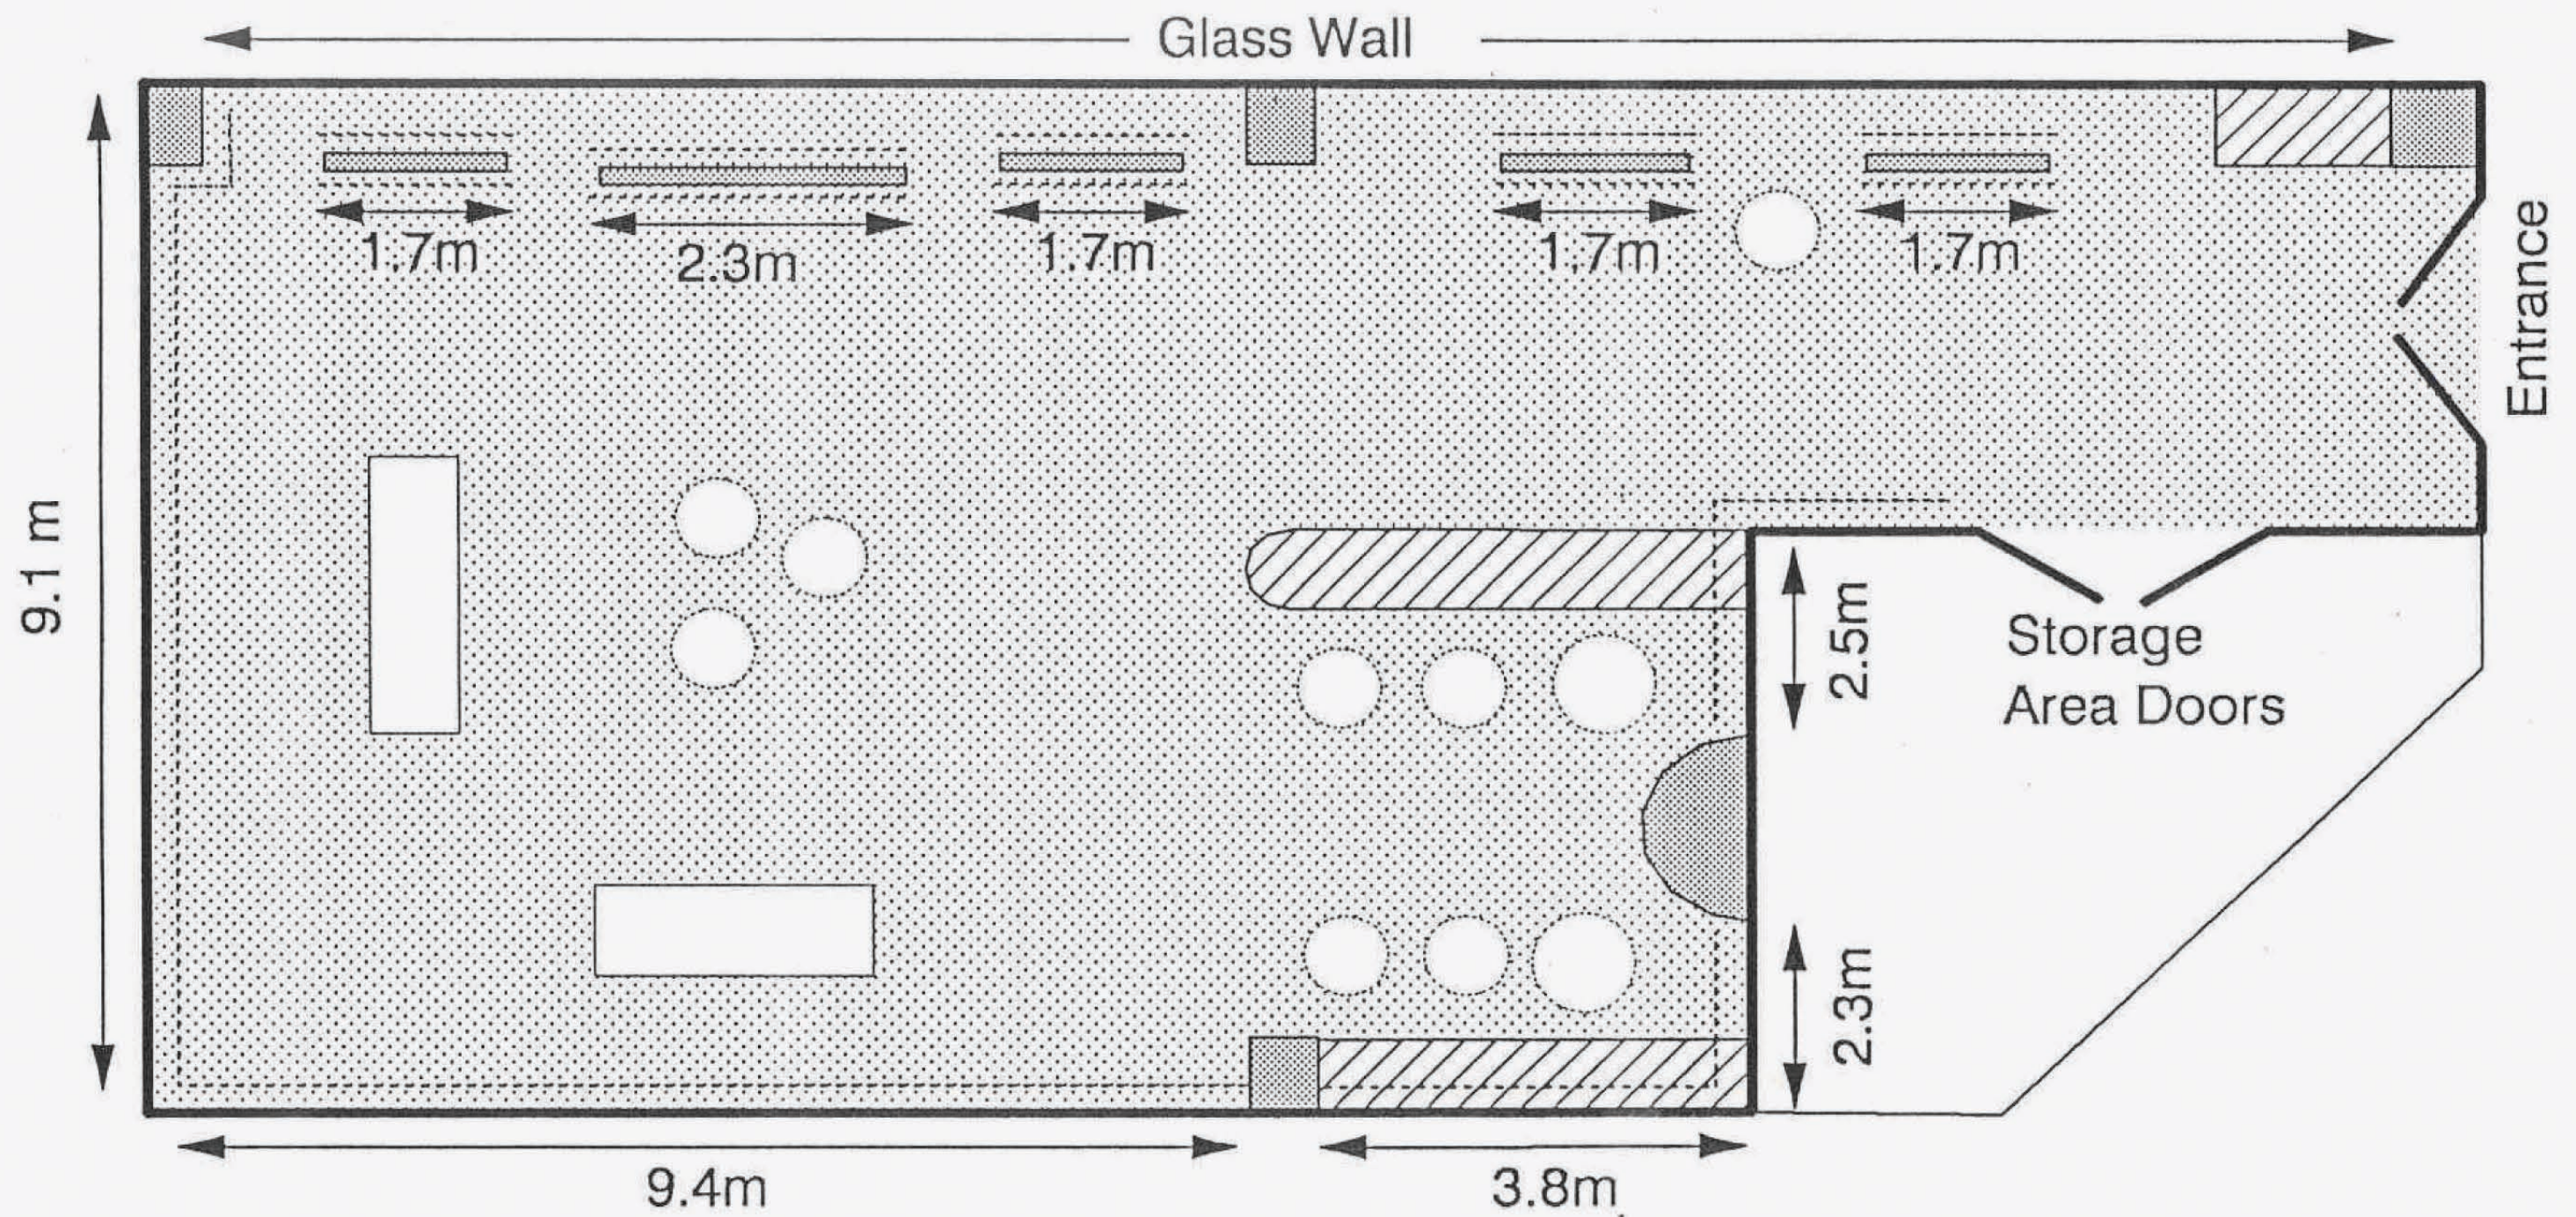

McMULLEN GALLERY FLOOR PLAN

example of
wall color
and texture

----- Hanging surface

▨ Counter area

1.7m panels are moveable

○ - Chair

▭ - Bench